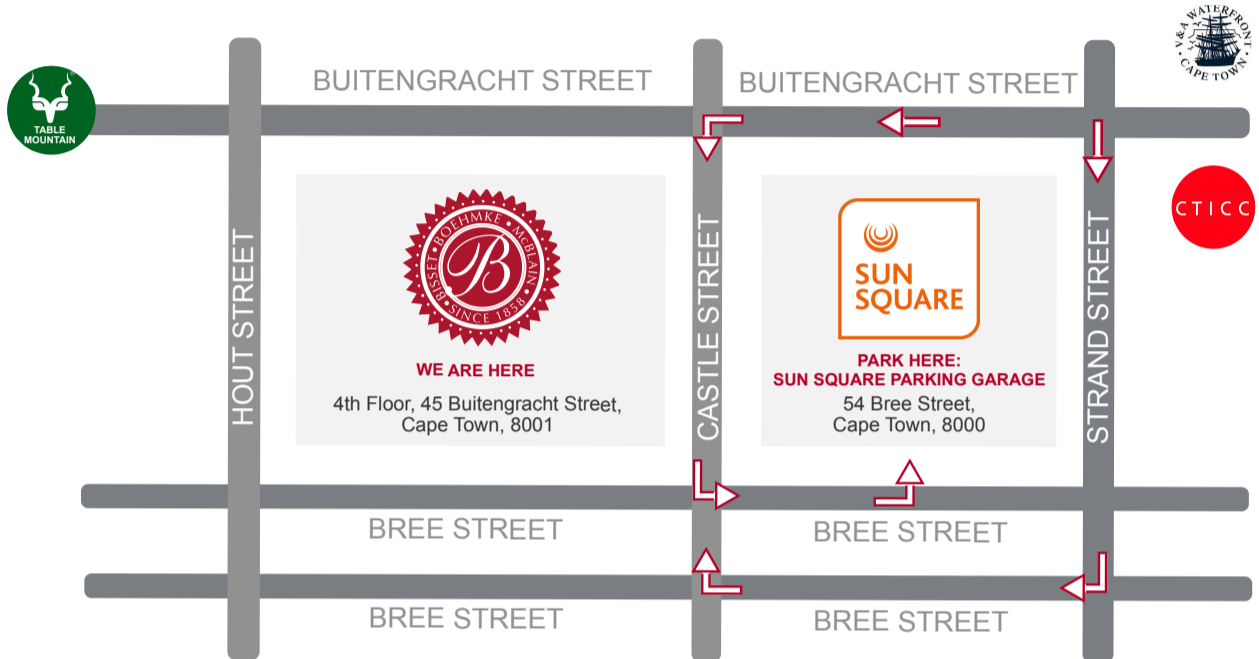

YOUR MAP TO INNOVATIVE LEGAL SOLUTIONS

MAP

MAP TO OUR OFFICE AND PARKING AREA WE ARE AT 45 BUITENGRACHT STREET, CAPE TOWN

DID YOU MAKE ARRANGEMENTS FOR A PARKING SPOT? CALL +27 21 441 9800

DIRECTIONS

HOW TO GET TO OUR OFFICE:

- Pass the Waterfront (right) & CTICC (left) via Buitengracht Street as you enter Cape Town from the N1/N2.
- Drive towards **Table Mountain**.
- **We are here:** 45 Buitengracht Street

DIRECTIONS TO A SAFE AND SECURE PARKING SPOT:

- Take a left turn into Castle Street out of Buitengracht Street, & left into Bree Street.
- Enter the Sun Square Parking Garage. Inform the boom operator that you are visiting Bissets.
- Take the lift to the ground floor of the Sun Square Hotel & exit into Buitengracht Street - turn left & take a walk towards Table Mountain. (+- 350 meters).
- Enter our offices through the double wooden doors by pressing the BBM buzzer.
- Take the lift to the 4th floor
- **Welcome to Bissets**