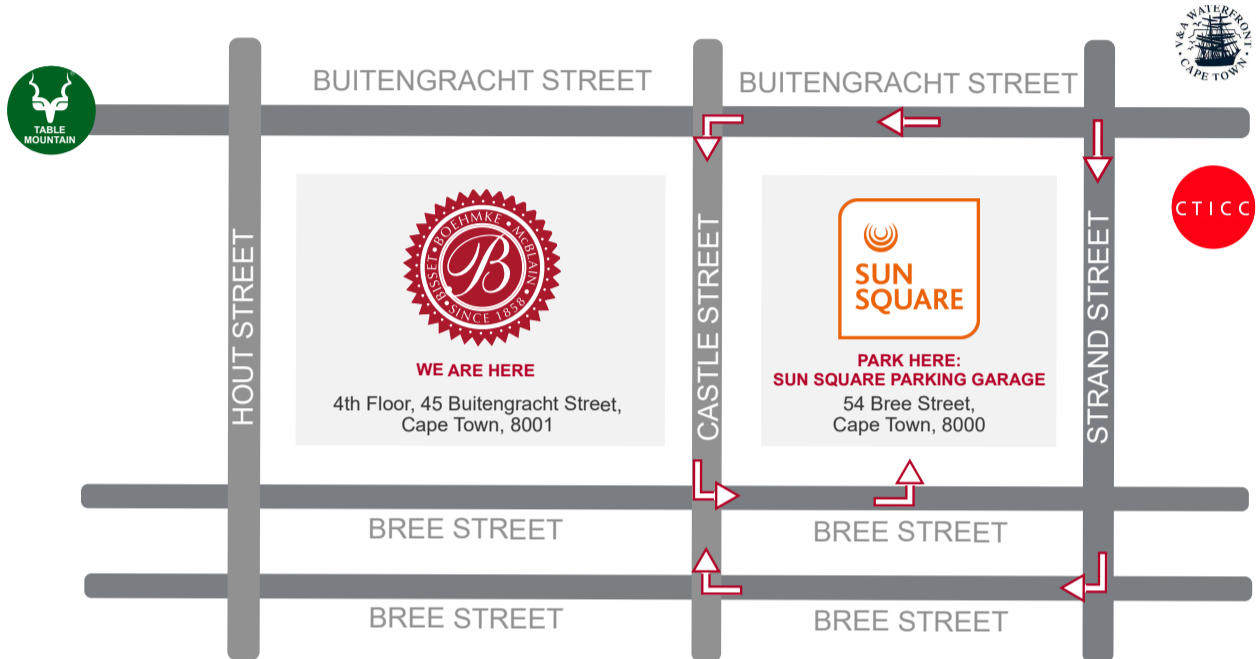

YOUR MAP TO INNOVATIVE LEGAL SOLUTIONS

MAP

MAP TO OUR OFFICE AND PARKING AREA WE ARE AT 45 BUITENGRACHT STREET, CAPE TOWN

DID YOU MAKE ARRANGEMENTS FOR A PARKING SPOT? CALL +27 21 441 9800

DIRECTIONS

HOW TO GET TO OUR OFFICE:

- Pass the Waterfront (right) & CTICC (left) via Buitengracht Street as you enter Cape Town from the N1/N2.
- Drive towards **Table Mountain**.
- **We are here:** 45 Buitengracht Street

DIRECTIONS TO A SAFE AND SECURE PARKING SPOT:

- Take a left turn into Castle Street out of Buitengracht Street, & left into Bree Street.
- Enter the Sun Square Parking Garage. Inform the boom operator that you are visiting Bissets.
- Take the lift to the ground floor of the Sun Square Hotel & exit into Buitengracht Street - turn left & take a walk towards Table Mountain. (+- 350 meters).
- Enter our offices through the double wooden doors by pressing the BBM buzzer.
- Take the lift to the 4th floor
- **Welcome to Bissets**